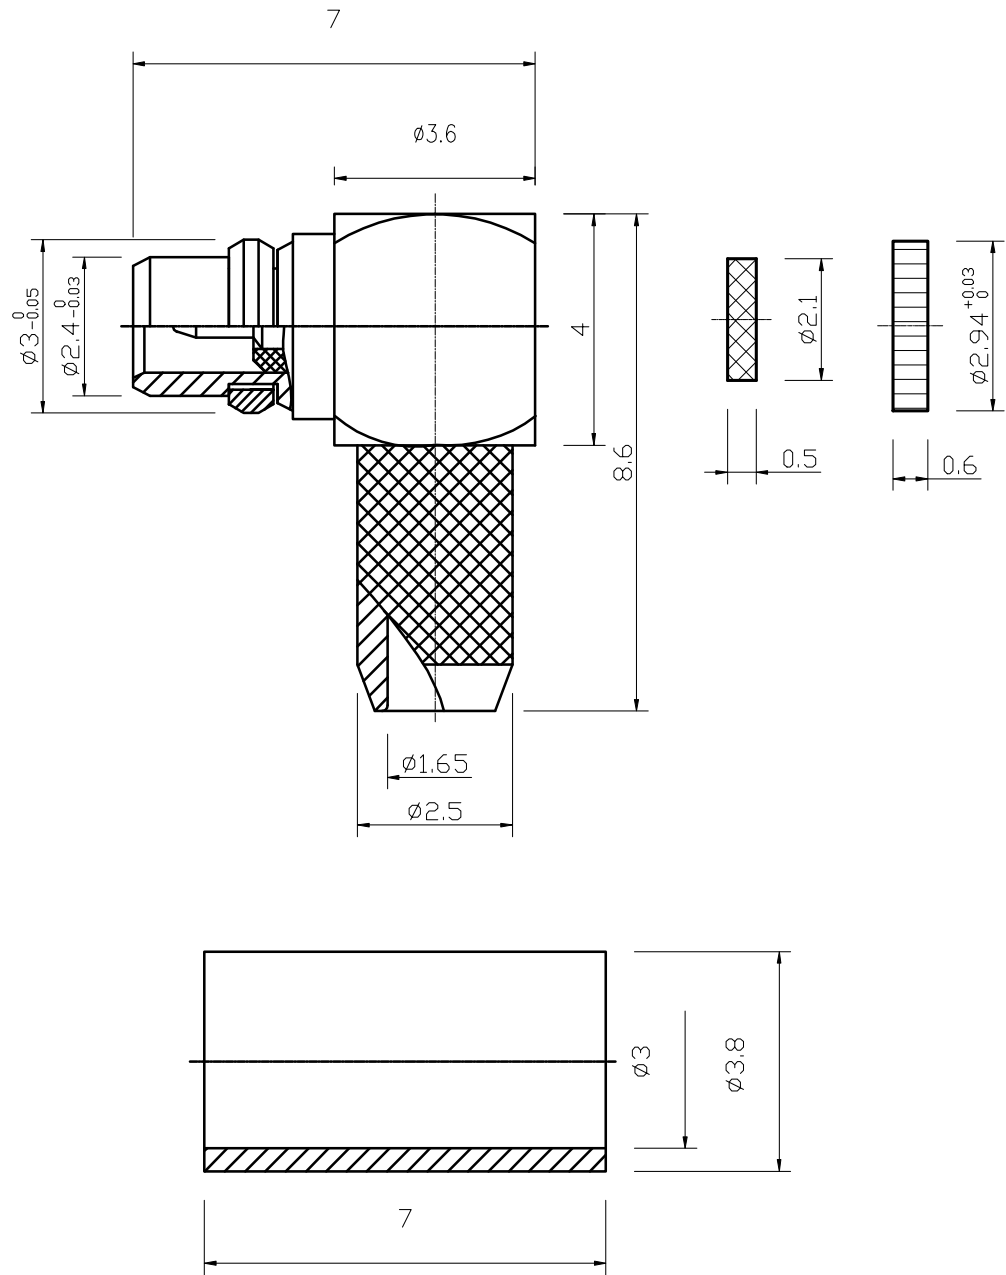

SHENZHEN KINGHELM ELECTRONIC CO., LTD.

						Joint	
						Coaxial linker	
						SHENZHEN KINGHELM ELECTRONIC CO., LTD.	
						WWW. BDS666. COM	
Mark	Number of Revised	Section	Revised Document Number	Signature	Date	Electroplating	scale
Designed			Standardization			Jin	XXX6
Checked						() sheets in total () Page in Total	
Technics			Approval			0755-83044319	