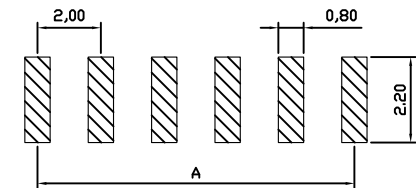

**Kinghelm®**

**SPECIFICATIONS**

Current Rating: 1.5 Amps  
 Insulation Resistance: 1000M Ω Min  
 Contact Resistance: 20mΩ Max  
 Withstanding Voltage: AC 500V  
 Operation Temperature: -40° to +105°  
 Contact Material: Brass  
 Standard: PA6T  
 Insulator Material: Polyester (UL 94V-0)  
 Contact Plating: Gold Flash  
 Max. Processing Temp: 240° C for 30-60 seconds  
 (260° C for 5 seconds)

RECOMMEND P. C. B LAYOUT  
 PCB TOLERANCE: ±0.05 (TOP VIEW)

深圳市金航标电子有限公司

www.kinghelm.com.cn

KH-2.0PH-1X13P-L9.0-WT

0755-28190160

UNLESS OTHERWISE SPECIFIED TOLERANCE  
 X : ±0.30 X° : ±5°  
 X.X : ±0.25 X.X° : ±1°  
 X.XX : ±0.20 X.XX° : ±0.5°

DRAWN NAME 2.0PH H2.0 1xnPin 卧贴 PC2.8 PA4.0 PB2.0 L9.0 6T  
 贴板长度1.3

|      |    |       |     |            |     |
|------|----|-------|-----|------------|-----|
| SIZE | A4 | SCALE | N:1 | PROUCT NO. |     |
| REV  | A  | UNIT  | mm  | PROJECT    | ⊕   |
|      |    |       |     | PAGE       | 1/1 |