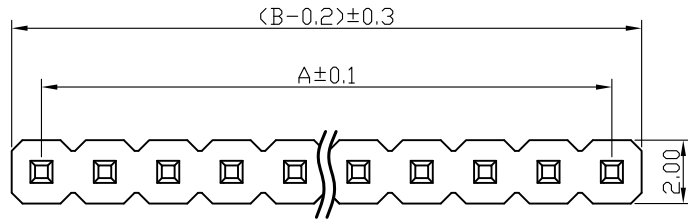

**Kinghelm®**

**SPECIFICATIONS**

Current Rating: 1.5 Amps  
 Insulation Resistance: 1000M Ω Min  
 Contact Resistance: 20mΩ Max  
 Withstanding Voltage: AC 500V  
 Operation Temperature: -40° to +105°  
 Contact Material: Brass  
 Standard: PA6T  
 Insulator Material: Polyester (UL 94V-0)  
 Contact Plating: Gold Flash  
 Max. Processing Temp: 240° C for 30-60 seconds  
 (260° C for 5 seconds)

RECOMMEND P. C. B LAYOUT  
 PCB TOLERANCE: ±0.05 (TOP VIEW)

深圳市金航标电子有限公司

www.kinghelm.com.cn

KH-2.0PH-1X13P-L9.0-WT

0755-28190160

UNLESS OTHERWISE SPECIFIED TOLERANCE  
 X : ±0.30 X° : ±5°  
 X.X : ±0.25 X.X° : ±1°  
 X.XX : ±0.20 X.XX° : ±0.5°

DRAWN NAME 2.0PH H2.0 1xnPin 卧贴 PC2.8 PA4.0 PB2.0 L9.0 6T  
 贴板长度1.3

|      |    |       |     |            |     |
|------|----|-------|-----|------------|-----|
| SIZE | A4 | SCALE | N:1 | PROUCT NO. |     |
| REV  | A  | UNIT  | mm  | PROJECT    | ⊕   |
|      |    |       |     | PAGE       | 1/1 |