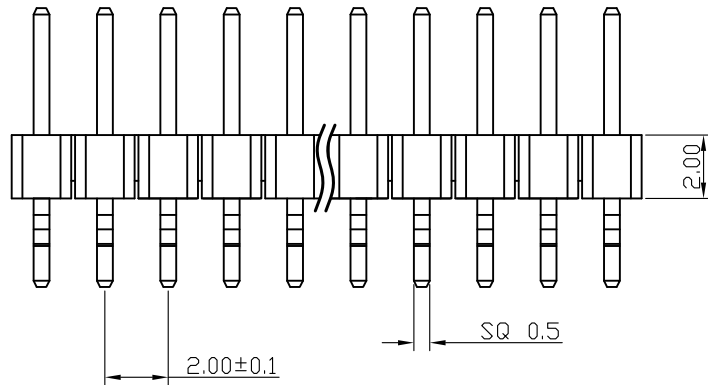

**Kinghelm®**

**SPECIFICATIONS**

Current Rating: 1.5 Amps  
 Insulation Resistance: 1000M Ω Min  
 Contact Resistance: 20mΩ Max  
 Withstanding Voltage: AC 500V  
 Operation Temperature: -40° to +105°  
 Contact Material: Brass  
 Standard: PA6T  
 Insulator Material: Polyester (UL 94V-0)  
 Contact Plating: Gold Flash  
 Max. Processing Temp: 240° C for 30-60 seconds  
 (260° C for 5 seconds)

RECOMMEND P. C. B LAYOUT  
 PCB TOLERANCE: ±0.05 (TOP VIEW)

深圳市金航标电子有限公司

www.kinghelm.com.cn

KH-2.0PH-1X13P-L9.0-WT

0755-28190160

UNLESS OTHERWISE SPECIFIED TOLERANCE  
 X : ±0.30 X° : ±5°  
 X.X : ±0.25 X.X° : ±1°  
 X.XX : ±0.20 X.XX° : ±0.5°

DRAWN NAME 2.0PH H2.0 1xnPin 卧贴 PC2.8 PA4.0 PB2.0 L9.0 6T  
 贴板长度1.3

|      |    |       |     |            |     |
|------|----|-------|-----|------------|-----|
| SIZE | A4 | SCALE | N:1 | PROUCT NO. |     |
| REV  | A  | UNIT  | mm  | PROJECT    | ⊕   |
|      |    |       |     | PAGE       | 1/1 |