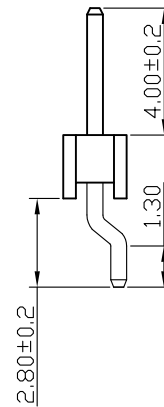

**Kinghelm®**

**SPECIFICATIONS**

Current Rating: 1.5 Amps  
 Insulation Resistance: 1000M Ω Min  
 Contact Resistance: 20mΩ Max  
 Withstanding Voltage: AC 500V  
 Operation Temperature: -40° to +105°  
 Contact Material: Brass  
 Standard: PA6T  
 Insulator Material: Polyester (UL 94V-0)  
 Contact Plating: Gold Flash  
 Max. Processing Temp: 240° C for 30-60 seconds  
 (260° C for 5 seconds)

RECOMMEND P. C. B LAYOUT  
 PCB TOLERANCE: ±0.05 (TOP VIEW)

深圳市金航标电子有限公司

www.kinghelm.com.cn

KH-2.0PH-1X13P-L9.0-WT

0755-28190160

UNLESS OTHERWISE SPECIFIED TOLERANCE  
 X : ±0.30 X° : ±5°  
 X.X : ±0.25 X.X° : ±1°  
 X.XX : ±0.20 X.XX° : ±0.5°

DRAWN NAME 2.0PH H2.0 1xnPin 卧贴 PC2.8 PA4.0 PB2.0 L9.0 6T  
 贴板长度1.3

|      |    |       |     |            |     |
|------|----|-------|-----|------------|-----|
| SIZE | A4 | SCALE | N:1 | PROUCT NO. |     |
| REV  | A  | UNIT  | mm  | PROJECT    | ⊕   |
|      |    |       |     | PAGE       | 1/1 |